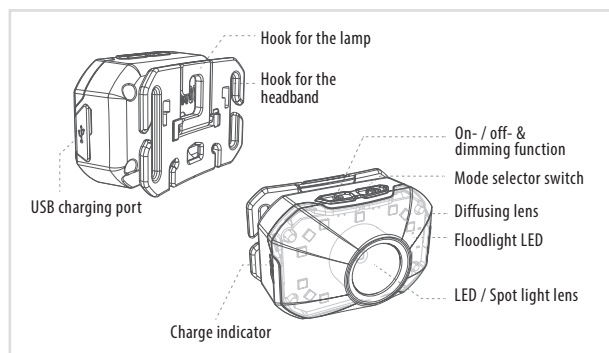

SETO CLAYMORE HEADY2

The **SETO CLAYMORE HEADY2** is the ideal companion for maintenance and repair as well as for hiking or camping due to its many possibilities. Thanks to the clever holding device, it can be quickly converted into a headlamp, a ceiling light with hook and by using the additional clip, even into a practical clamp light.

Power provided by the built-in Li-Polymer battery. Charging is accomplished using a regular Micro-USB cable. When not in use the charging socket is protected from dust and moisture by a rubber cap.

With a range of up to 80 m and a running time of up to 40 h (depending on the mode used), the **SETO CLAYMORE HEADY2** lights up your way reliably

PRODUCT FEATURES

- Can be used as front, ceiling or clamp luminaire
- Adjustable angle (90° in 4 steps)
- Three light modes + SOS + dimming
- Compact and lightweight housing (59.8 x 40 x 39.7 mm / 60 g)

TECHNICAL DATA

Photometric Data	
Luminous flux	Focused light: 10 - 350 lm, 3 - 80 m (range)
	Diffused light (cw): 10 - 350 lm, 3 - 80 m (range)
	Diffused light (ww): 5 - 175 lm, 3 - 80 m (range)
Lighting duration	Focused light: 3,5 - 40 h
	Diffused light (cw): 3,5 - 40 h
	Diffused light (ww): 7 - 40 h
Colour temperature	Focused light: 5700 K
	Diffused light (cw): 5700 K
	Diffused light (ww): 3000 K
General Data	
Abgle adjustment	90° swiveling in 4 steps
Battery	Li-Polymer 3,7 V / 1.200 mAh
Rechargeable	Yes
Charging time	2 h
Dimension (HxWxD / Ø)	59,8 x 40 x 39,7 mm / 120 - 220 mm
Special funktions	Focussed light Diffused light (cw / ww)
Item no:	1424000031